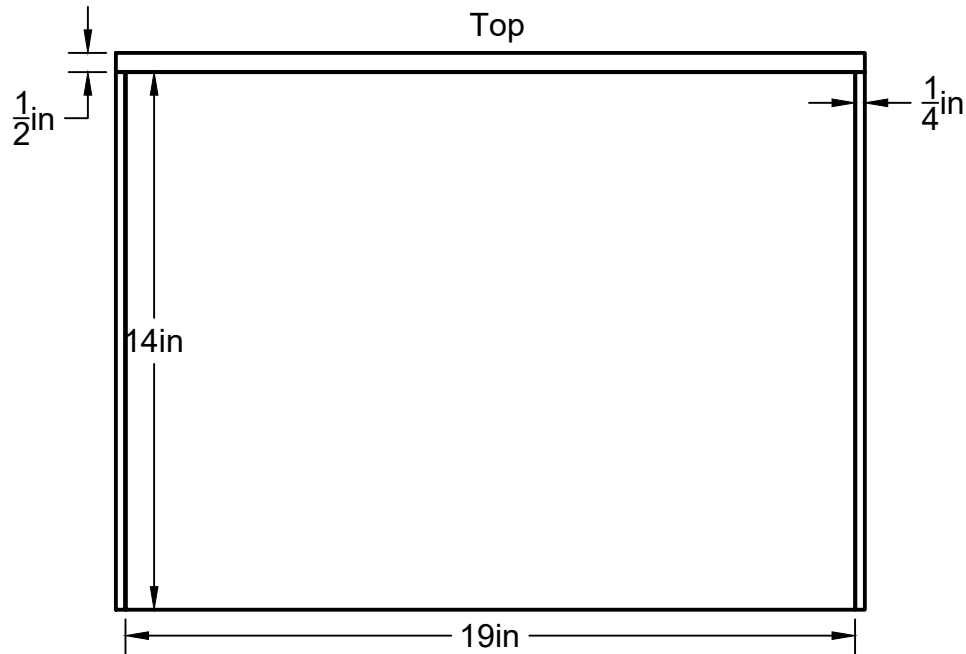

Johnson Camp Oven

Top

Back

Front (no door)

DETAIL A

Right Side

Door - Inside

DETAIL B